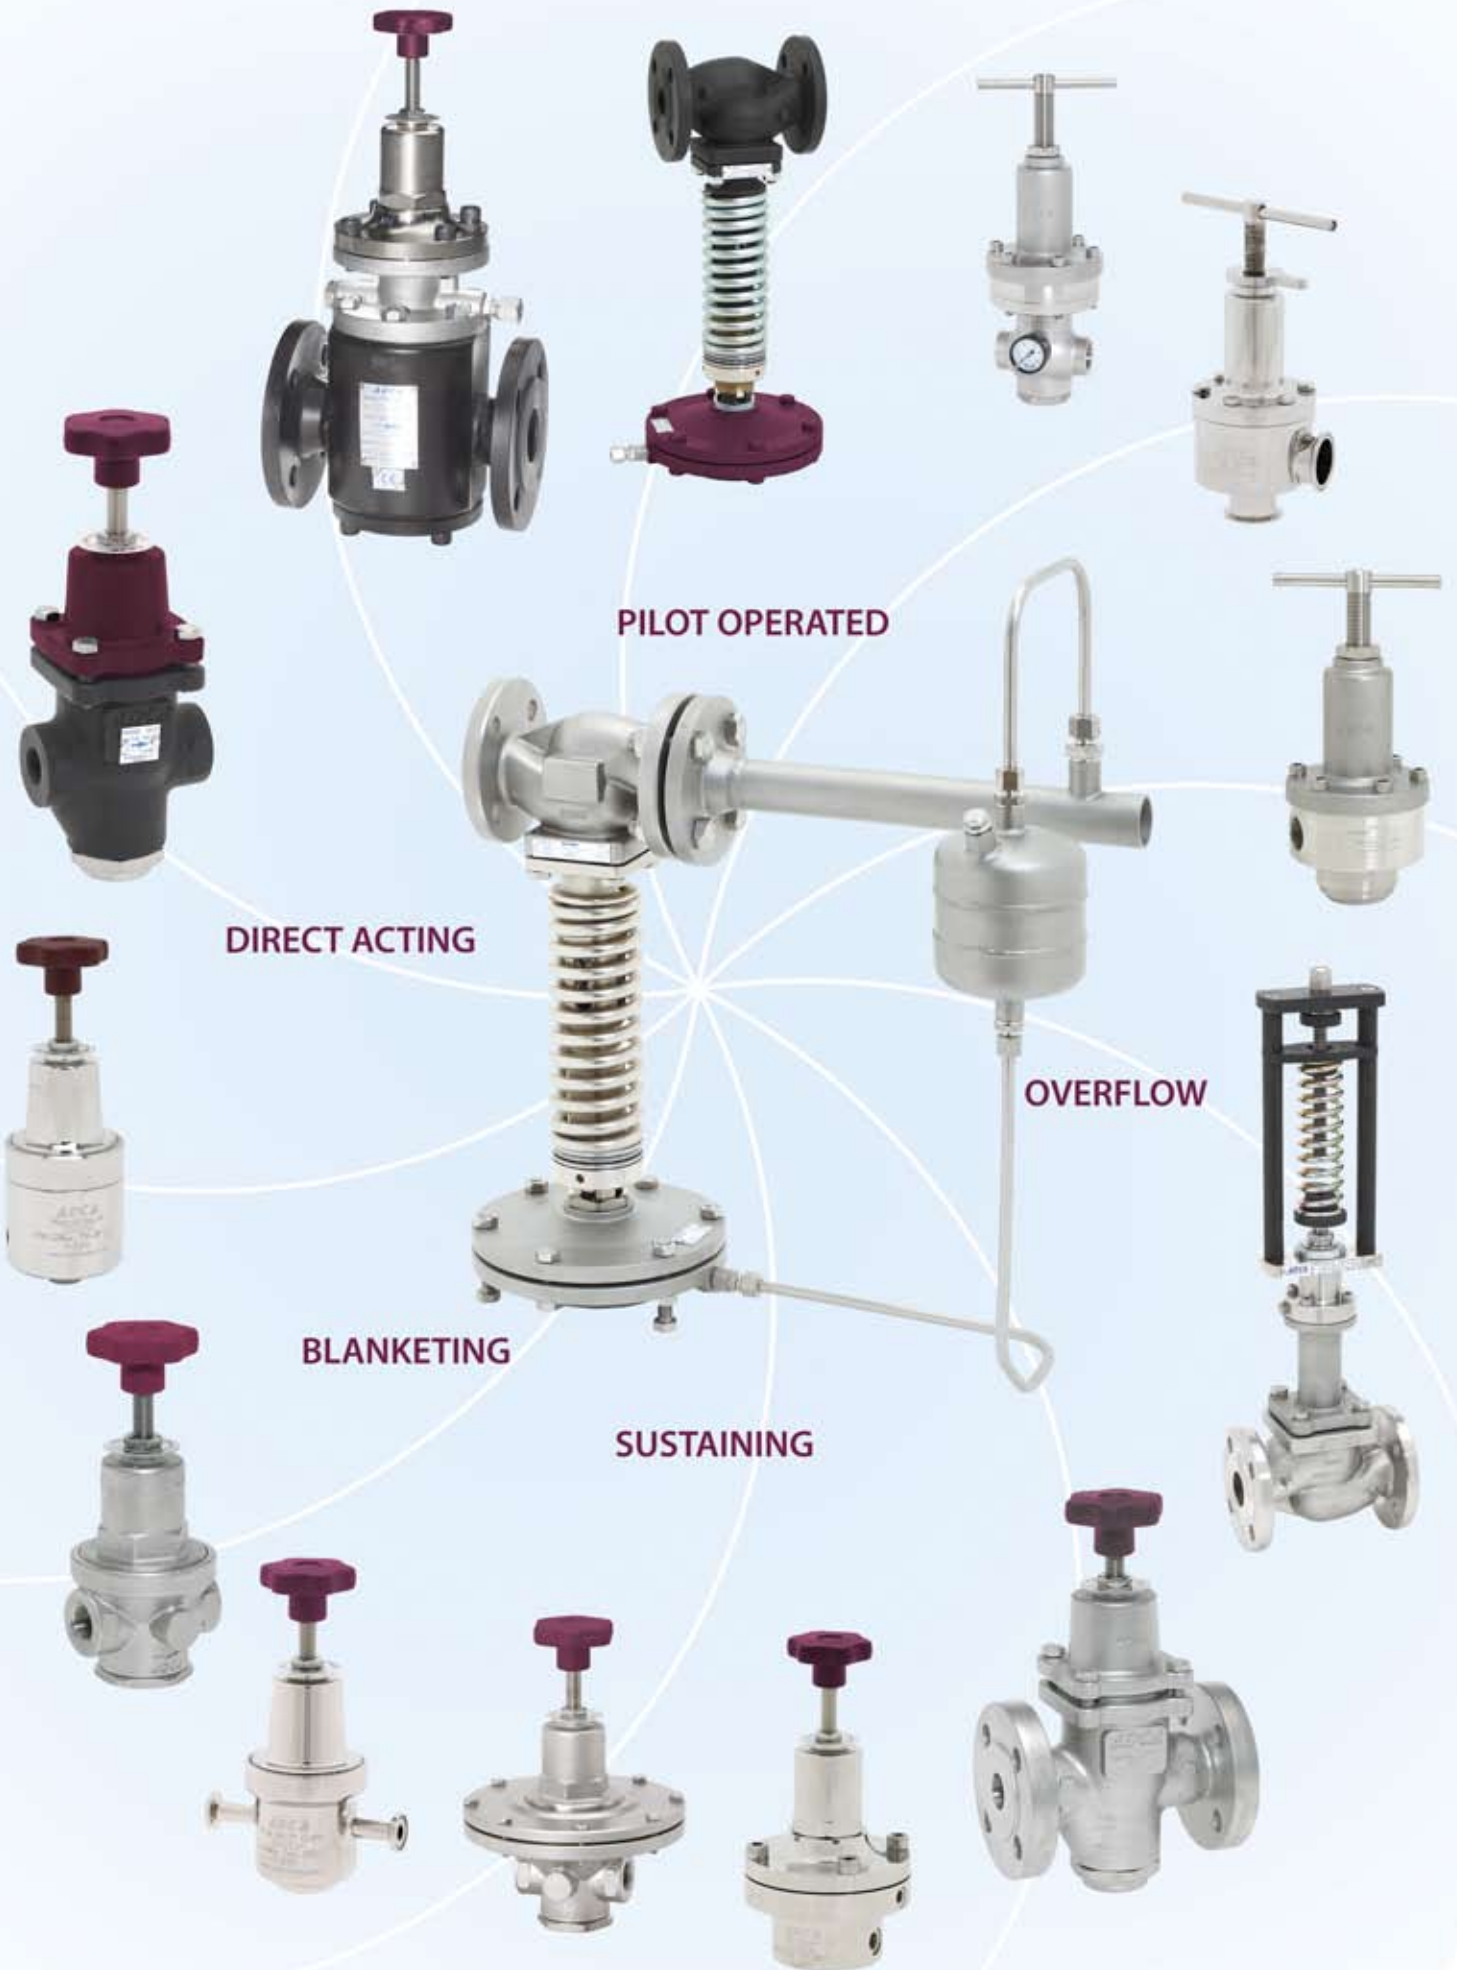

Pressure Regulators and Control Valves

Pressure Regulators

Control Valves

PNEUMATIC AND
ELECTRICAL OPERATED

ON-OFF AND
MODULATING CONTROL

TWO AND THREE WAY